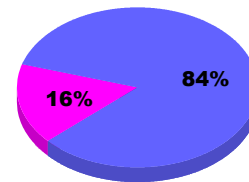

Gender Comparison 2012-2013

Jul/Aug/Sep

Legend: Male (Blue), Female (Magenta)